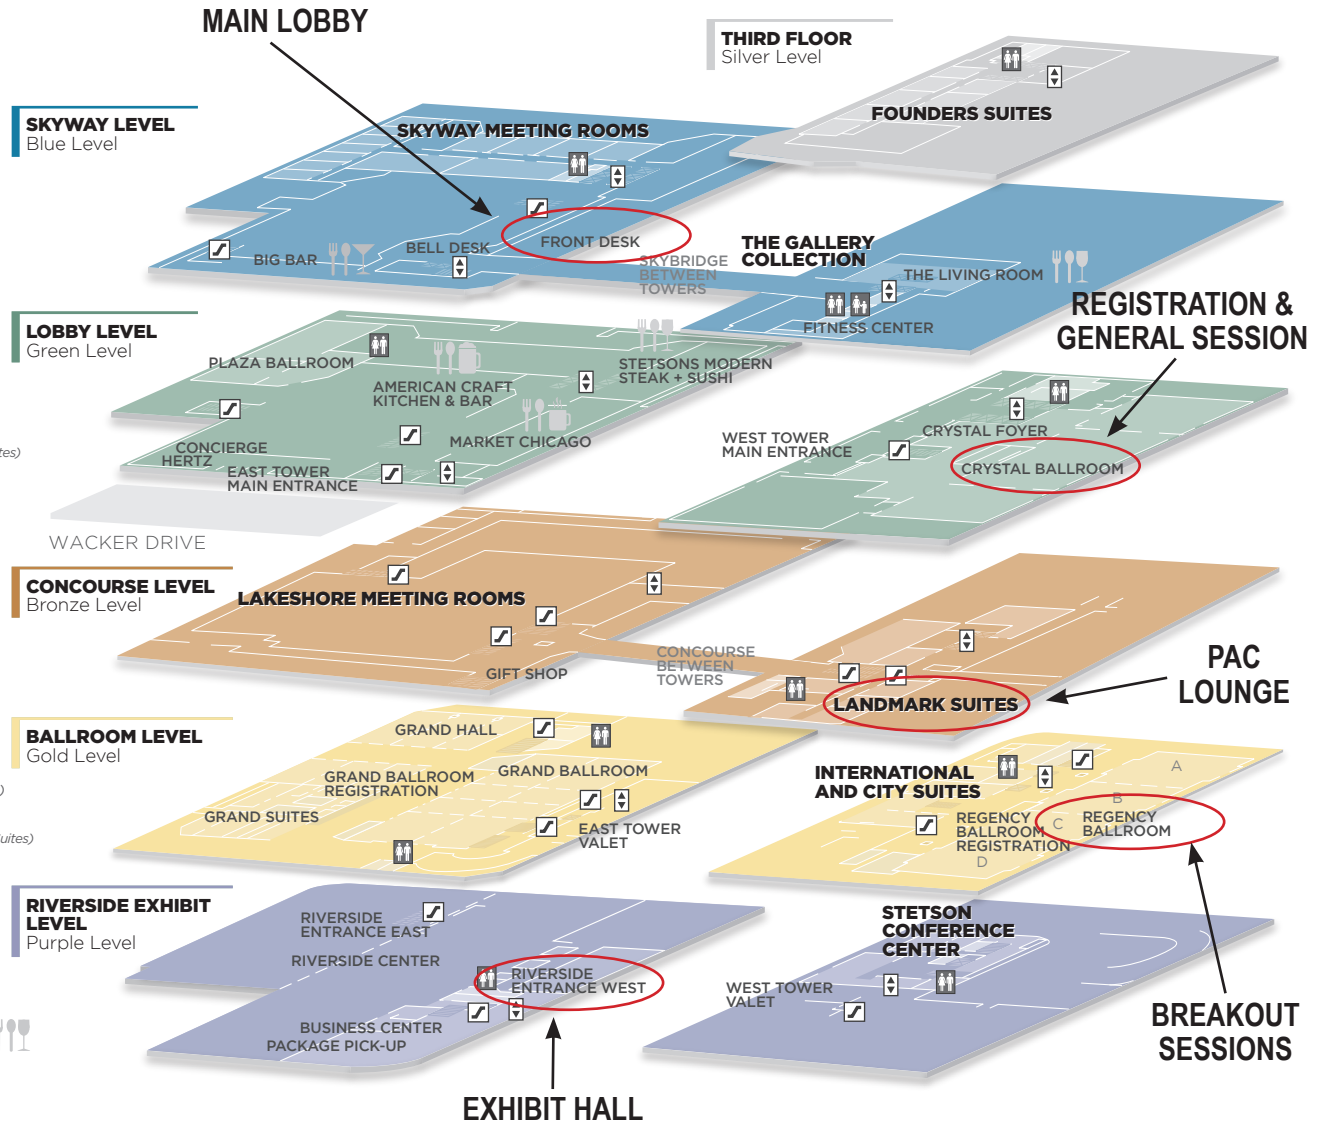

EAST TOWER

WEST TOWER

- ACAPULCO (*International and City Suites*)
West Tower, Ballroom Level
- ADDAMS (*Founders Suites*)
West Tower, Third Floor
- ADDAMS FOYER
West Tower, Third Floor
- AMERICAN CRAFT KITCHEN & BAR
East Tower, Lobby Level
- ATLANTA (*International and City Suites*)
West Tower, Ballroom Level
- BELL DESK
East Tower, Skyway Level
- BIG BAR
East Tower, Skyway Level
- BURNHAM (*Founders Suites*)
West Tower, Third Floor
- BUSINESS CENTER, PACKAGE ROOM
East Tower, Exhibit Level
- COLUMBIAN (*Landmark Suites*)
West Tower, Concourse Level
- COMISKEY (*Landmark Suites*)
West Tower, Concourse Level
- CONCIERGE
East Tower, Lobby Level
- CRYSTAL BALLROOM
West Tower, Lobby Level
- DUSABLE (*Founders Suites*)
West Tower, Third Floor
- EAST TOWER MAIN ENTRANCE
East Tower, Lobby Level
- EAST TOWER VALET
East Tower, Ballroom Level
- FIELD (*Founders Suites*)
West Tower, Third Floor
- FITNESS CENTER
West Tower, Skyway Level
- FRONT DESK
East Tower, Skyway Level
- THE GALLERY COLLECTION
West Tower, Skyway Level
- GIFT SHOP
East Tower, Concourse Level
- GOLD COAST (*Landmark Suites*)
West Tower, Concourse Level
- GRAND BALLROOM
East Tower, Ballroom Level
- GRAND HALL (ROOMS G-N)
East Tower, Ballroom Level
- GRAND SUITES
East Tower, Ballroom Level
- HAYMARKET (*Landmark Suites*)
West Tower, Concourse Level
- HERTZ
East Tower, Lobby Level
- HONG KONG (*International and City Suites*)
West Tower, Ballroom Level
- HORNER (*Founders Suites*)
West Tower, Third Floor
- THE LIVING ROOM
West Tower, Skyway Level
- MARKET CHICAGO
East Tower, Lobby Level
- McCORMICK (*Founders Suites*)
West Tower, Third Floor
- MICHIGAN (*Lakeshore Meeting Rooms*)
West Tower, Third Floor
- MONROE (*Lakeshore Meeting Rooms*)
East Tower, Concourse Level
- NEW ORLEANS (*International and City Suites*)
West Tower, Ballroom Level
- OGDEN (*Founders Suites*)
West Tower, Third Floor
- PICASSO (*Landmark Suites*)
West Tower, Concourse Level
- PLAZA BALLROOM
East Tower, Lobby Level
- RANDOLPH (*Lakeshore Meeting Rooms*)
East Tower, Concourse Level
- REGENCY BALLROOM
West Tower, Ballroom Level
- RIVERSIDE CENTER
East Tower, Exhibit Level
- ROOSEVELT (*Lakeshore Meeting Rooms*)
East Tower, Concourse Level
- SAN FRANCISCO (*International and City Suites*)
West Tower, Ballroom Level
- SKYWAY MEETING ROOMS
East Tower, Skyway Level
- SOLDIER FIELD (*Landmark Suites*)
West Tower, Concourse Level
- STETSON CONFERENCE CENTER
West Tower, Exhibit Level
- STETSONS MODERN STEAK + SUSHI
East Tower, Lobby Level
- TORONTO (*International and City Suites*)
West Tower, Ballroom Level
- WATER TOWER (*Landmark Suites*)
West Tower, Concourse Level
- WEST TOWER VALET
West Tower, Exhibit Level
- WRIGHT (*Founders Suites*)
West Tower, Third Floor
- WRIGLEY (*Landmark Suites*)
West Tower, Concourse Level